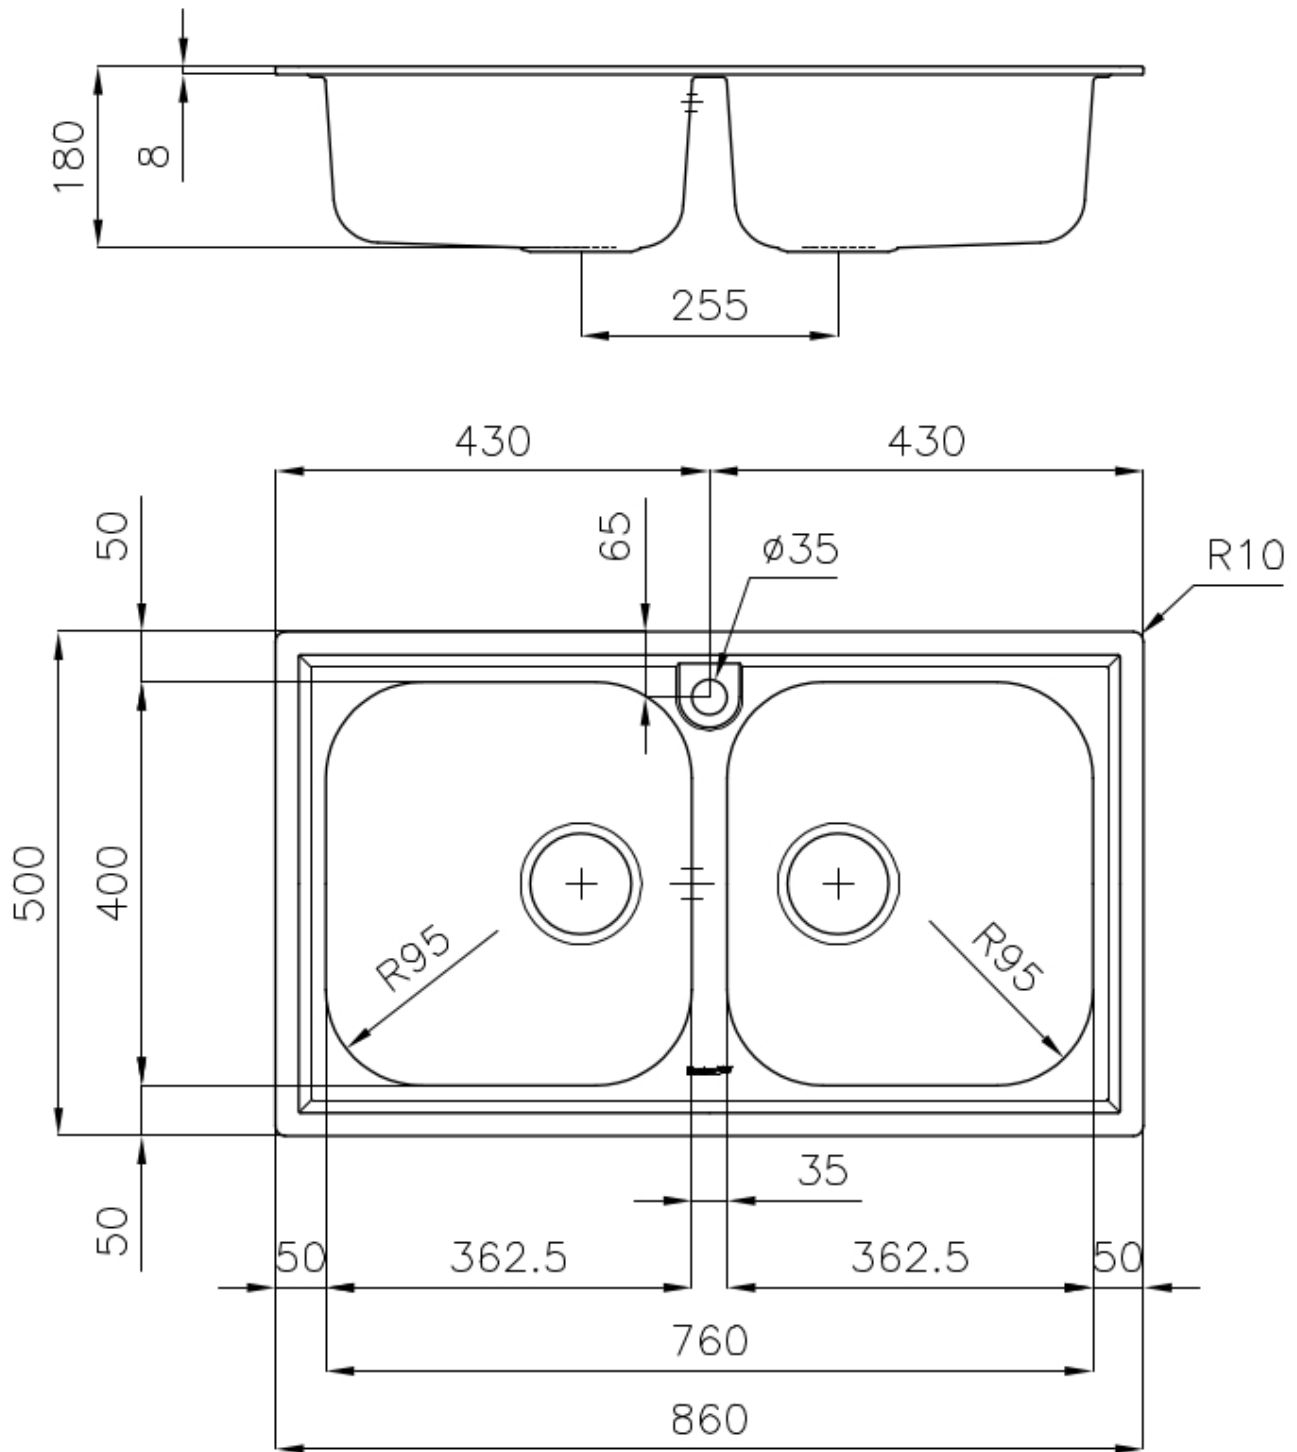

Sink FM

Kitchen Sinks

Code: 1974 460

DETAILS

Edge/Installation Type Standard (8 mm Edge)

Finish Foster brushed

Material AISI 304 stainless steel

Texture Microfoster

Base 80-90 cm

Dimensions 860x500 mm

Standard fittings Fixing hooks, gasket, drain, overflow and siphon, boxed packing

Mixer holes 1 standard hole

Built-in hole 840 x 480 mm

Drainer No

Width 86 cm

Bowl dimension 362,5x400mm

Number of bowls 2 bowls

Waste fitting 3,5" drain

FEATURES

Added value Foster uses steel thicknesses higher than those used on average by other manufacturers. This is how, thanks to our long experience, we know how to make sinks of superior quality and with a better resistance to aging.

Basket 3,5" waste fitting The drain is equipped with a large 3.5" drain, with the practical basket cap that prevents the discharge of solid parts.

Sliding brackets

TECHNICAL DATA

OPTIONAL ACCESSORIES

Glass chopping board
8631 300